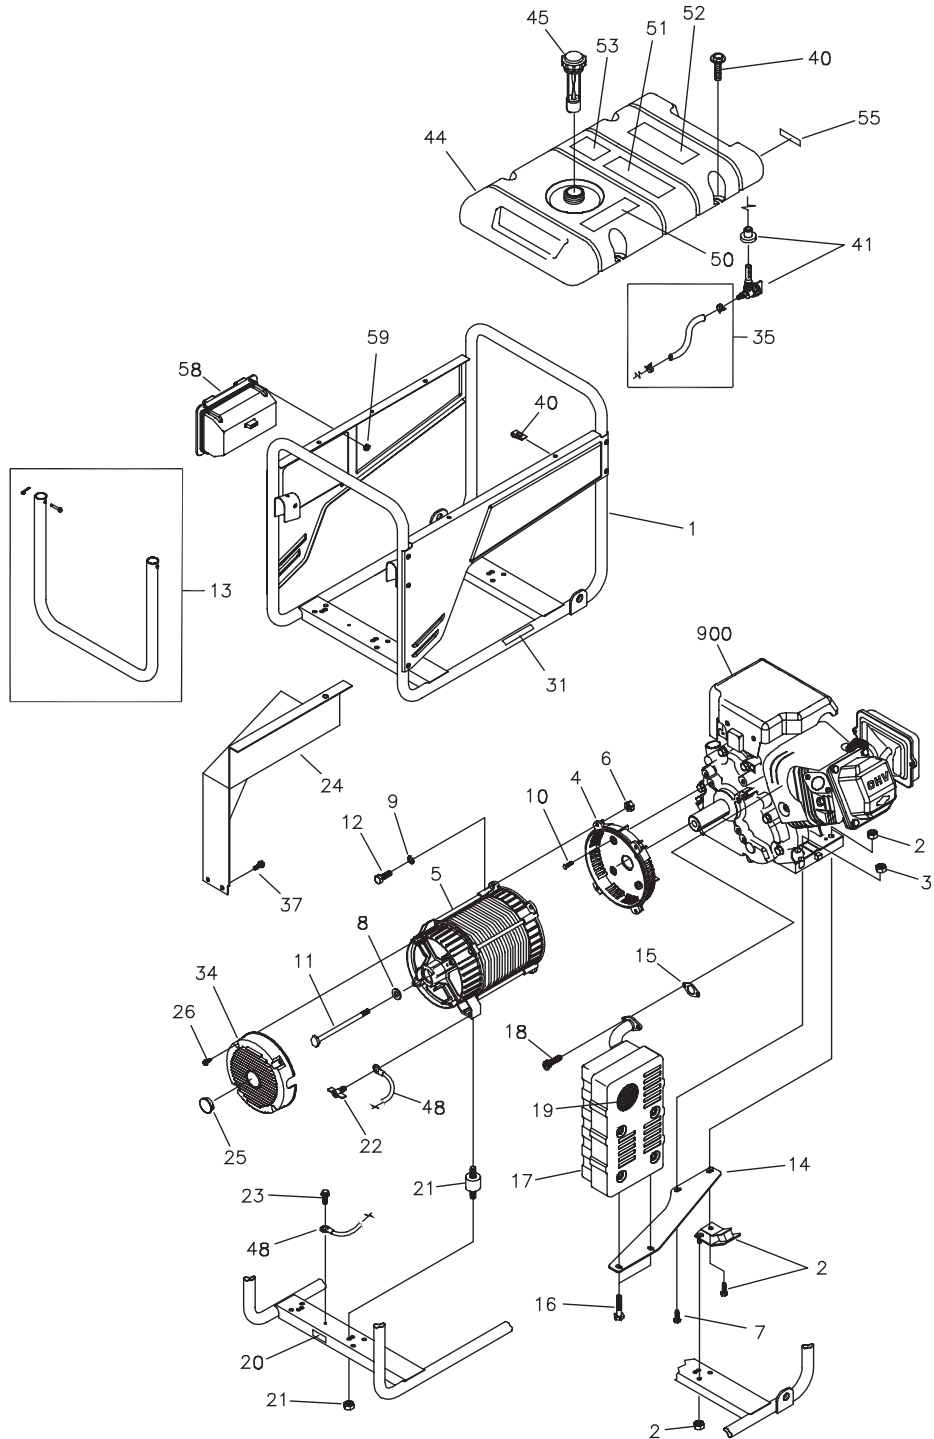

EXPLODED VIEW - MAIN UNIT

EXPLODED VIEW - PARTS LIST

Item	Part #	Description	Item	Part #	Description
1	198163GS	ASSY, Cradle (Includes items 20 & 31)	35	791745	KIT, Fuel Hose, w/clamps (cut to fit)
2	194150GS	KIT, Vibration, Mount, 45°	37	56893GS	CRIMPTITE, 10-24 x 1/2
3	67989GS	NUT, M8 Flange Serrated	40	199433GS	KIT, Fuel Tank Hardware w/U-Clips
4	190220GS	HOUSING, Engine Adapter		199284GS	U-CLIPS, (Optional Accessory)
5	NSP	ASSY, Alternator (see page 4)	41	192980GS	KIT, Valve, Fuel Tank
6	*	NUT, Hex M8 - 1.25	44	193668GS	ASSY., Tank, Fuel (Includes items 41, 50, 51, 52, 53 & 55)
7	195398GS	TPHMS, M8 - 1.25 x 35	45	B4363GS	CAP, Fuel Gauge
8	96796GS	WASHER, 8.4 x 22.2 x 3	48	195373GS	WIRE, Ground
9	*	WASHER, Lock 5/16 - M8	50	188333GS	DECAL, Gas Fill
10	*	SBHCS, 3/8-16 x 1.0 Lg	51	194799GS	DECAL, Danger
11	47480GS	HHCS, 5/16-24 x 7	52	189235GS	DECAL, Start Instructions
12	*	HHCS, M8 - 1.25 x 25	53	202997GS	DECAL, CO Warning
13	198165GS	KIT, Handle	55	197798GS	DECAL, Shut-Off, Fuel
14	189009GS	BRACKET, Muffler	58	204073GS	ASSY, Control Panel
15	695398	GASKET, Exhaust	59	*	NUT, Palnut, 3/16"
16	*	HHCS, M6 - 1.0 x 12 w/LW	900	§	ENGINE
17	189008GS	MUFFLER			
18	*	SCREW, 5/16 - 18 x 3/4"			
19	83083GS	SCREEN, Spark Arrest			
20	B4986GS	DECAL, Ground, Green			
21	194153GS	KIT, Vibration Mount			
22	86494GS	SCREW, Wing M6 - 1.0 x 16			
23	86292GS	SCREW, 10 - 16 x 3/4, Self Drill			
24	197424GS	SHIELD, Heat			
25	191190GS	CAP			
26	74908GS	SCREW, M5-0.8 x 10, Taptite			
31	196830GS	DECAL, Exhaust Warning			
34	195422GS	COVER, RBC, Plastic w/Cap			

Parts Not Illustrated

204158GS	MANUAL, Operator's
BB3061GS	BOTTLE, Oil
202180GS	DECAL, Family, CA EVP
203525GS	KIT, Decals

§ - Contact Engine Manufacturer

* - Items without part numbers are common fasteners and are available at your local hardware store.